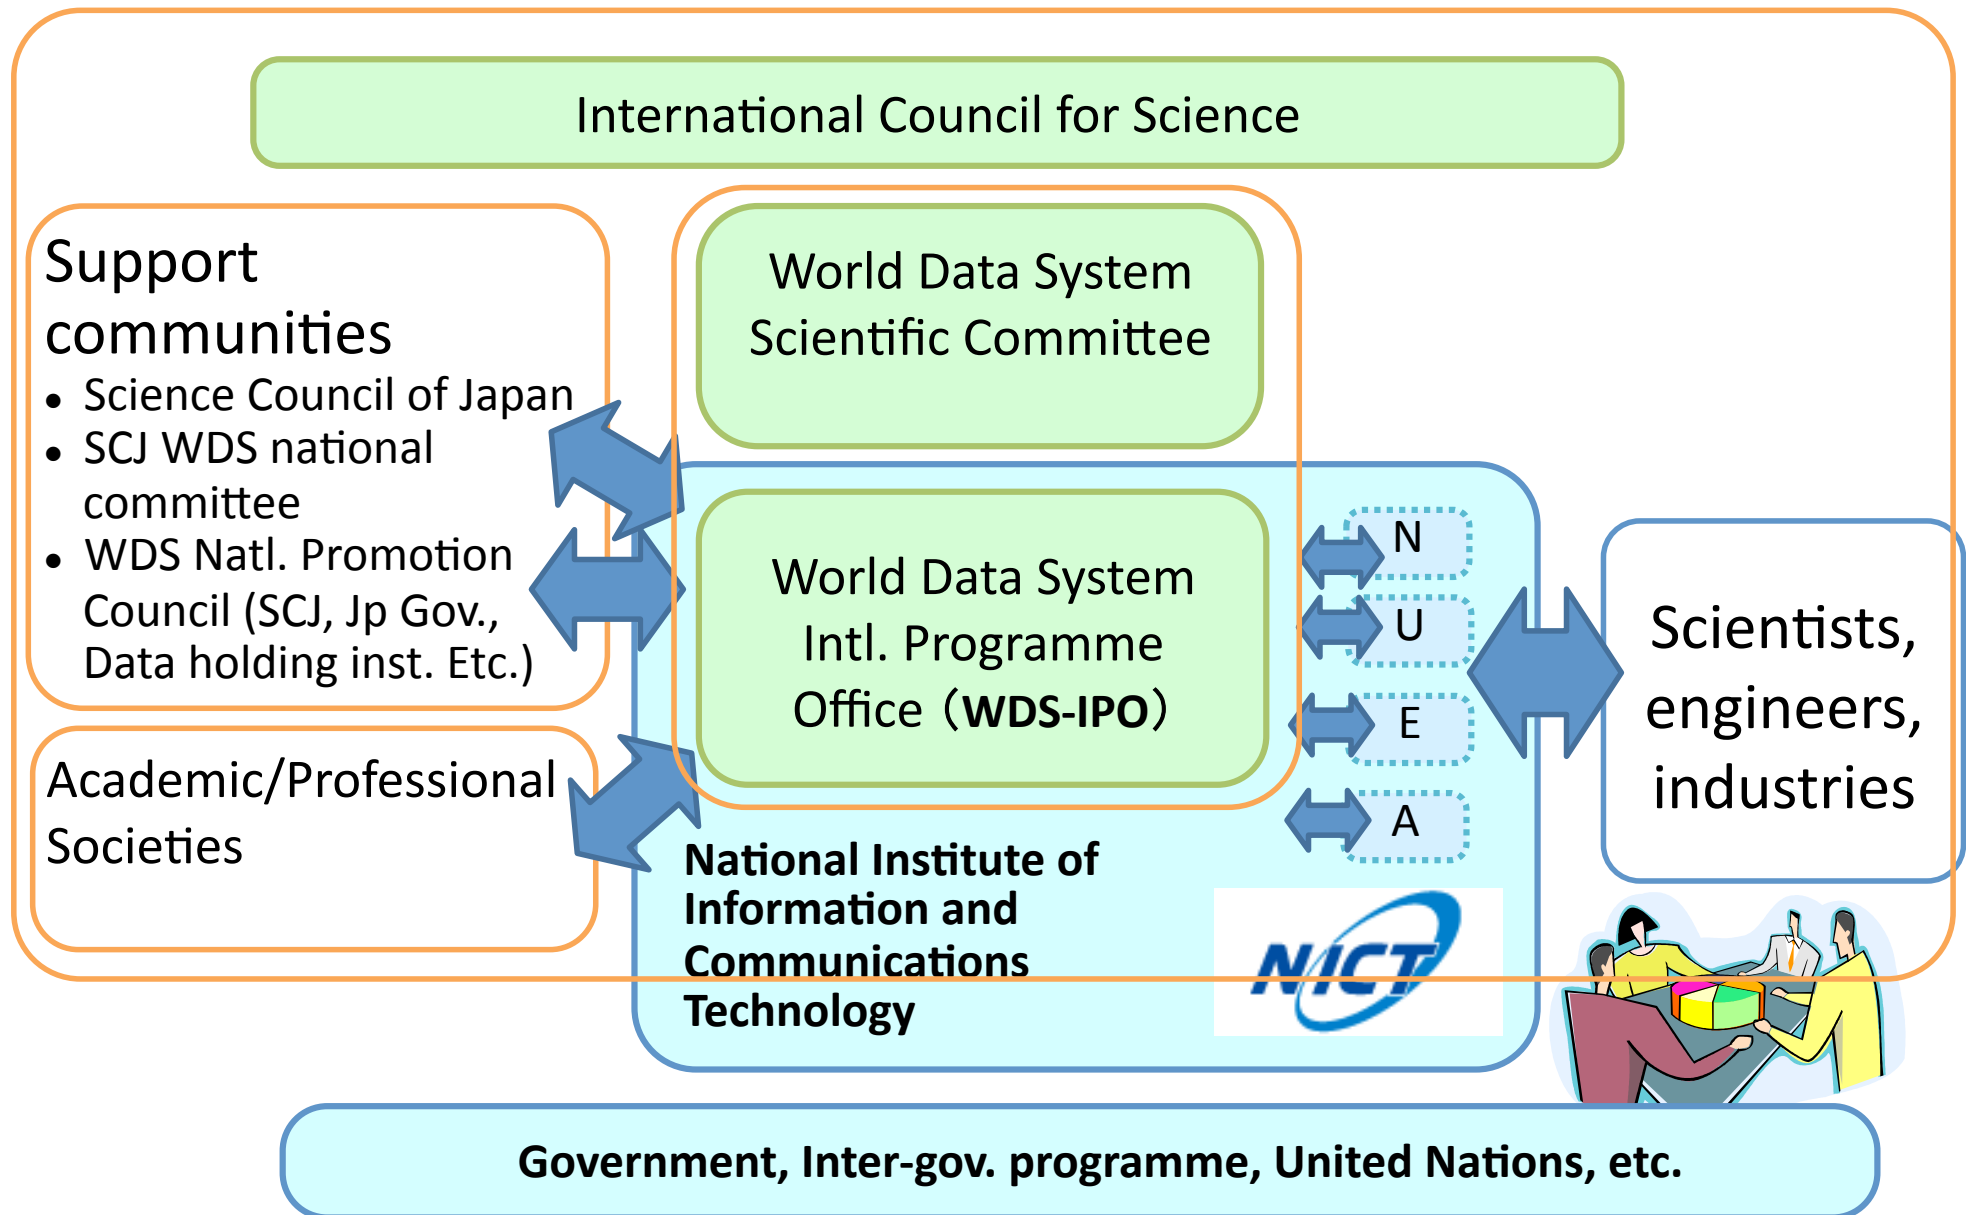

Local setup of WDS Intl. Programme Office