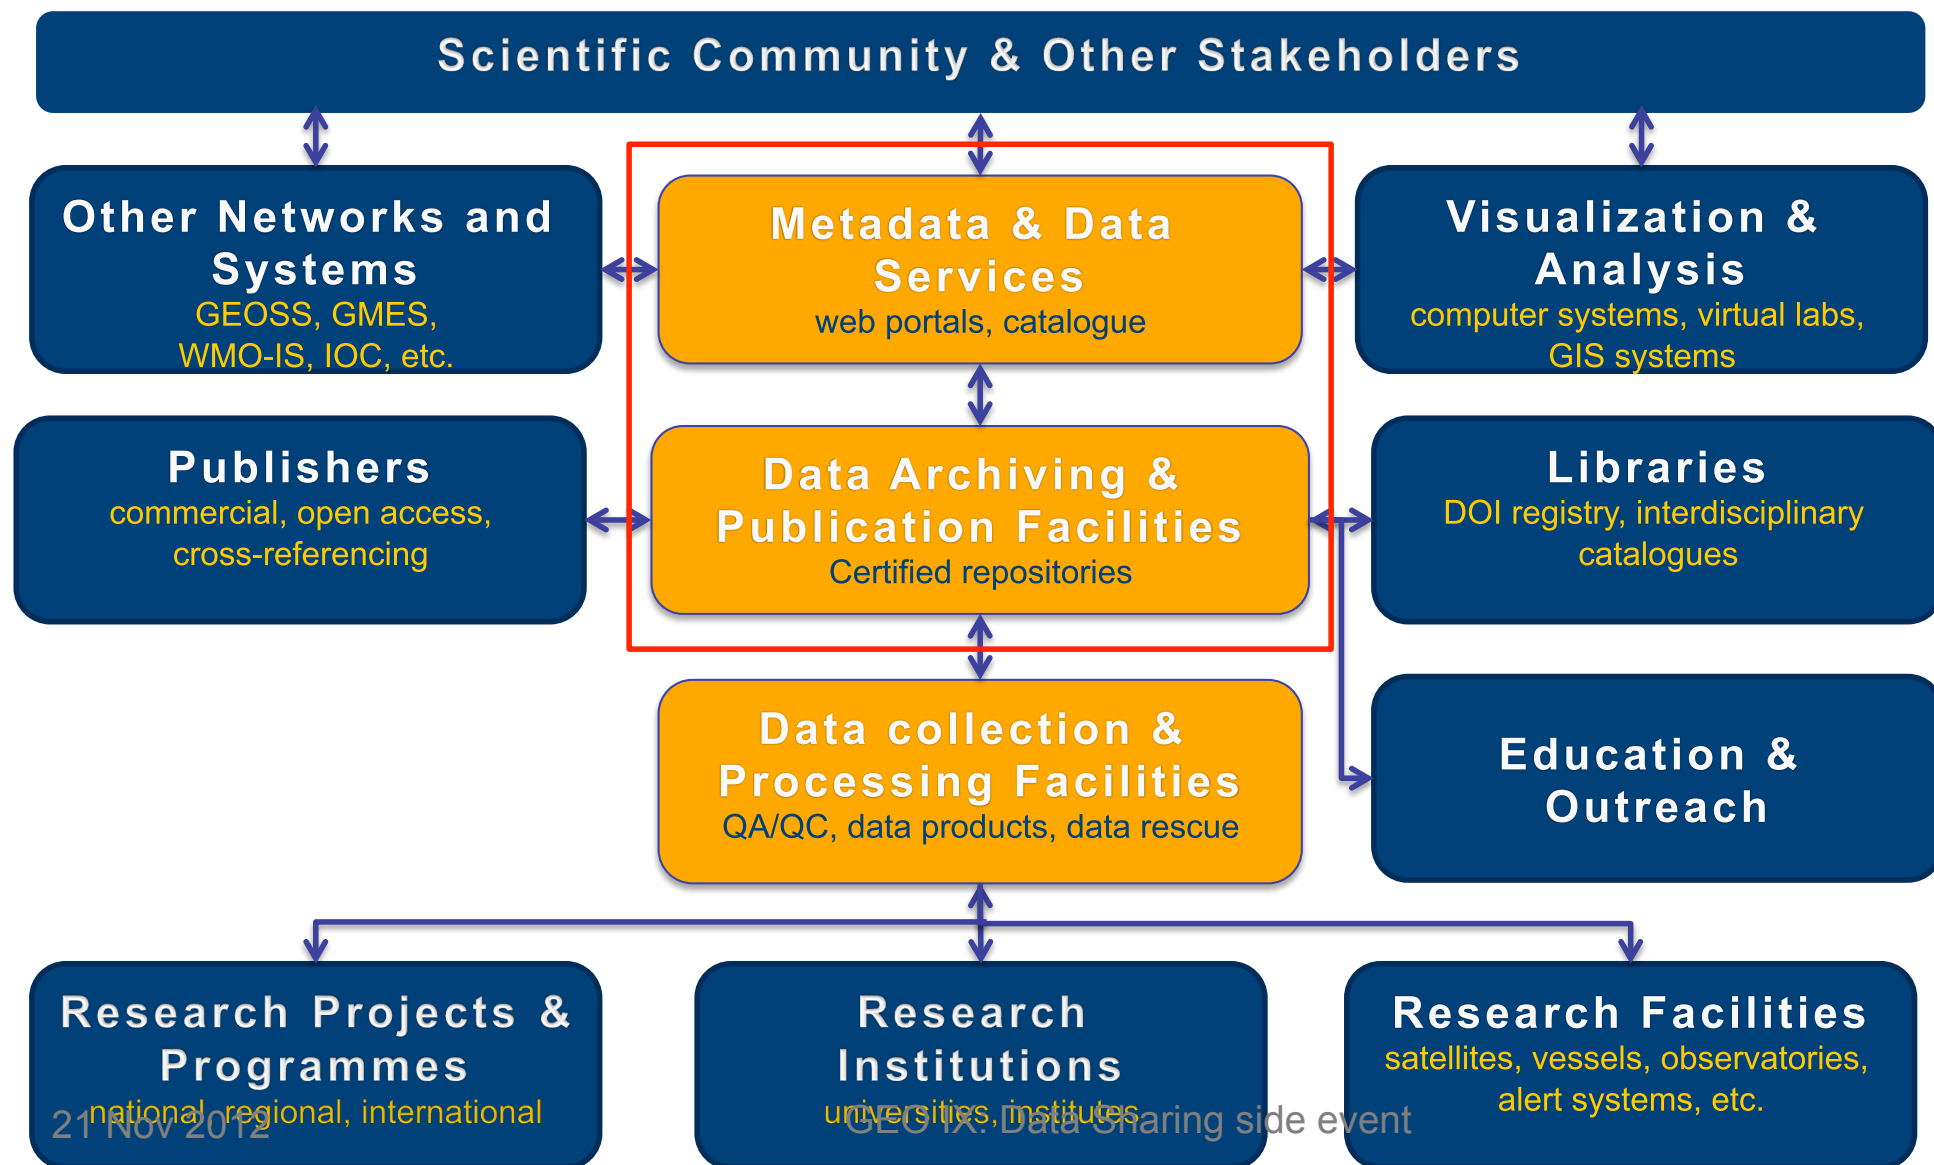

WORLD DATA SYSTEM